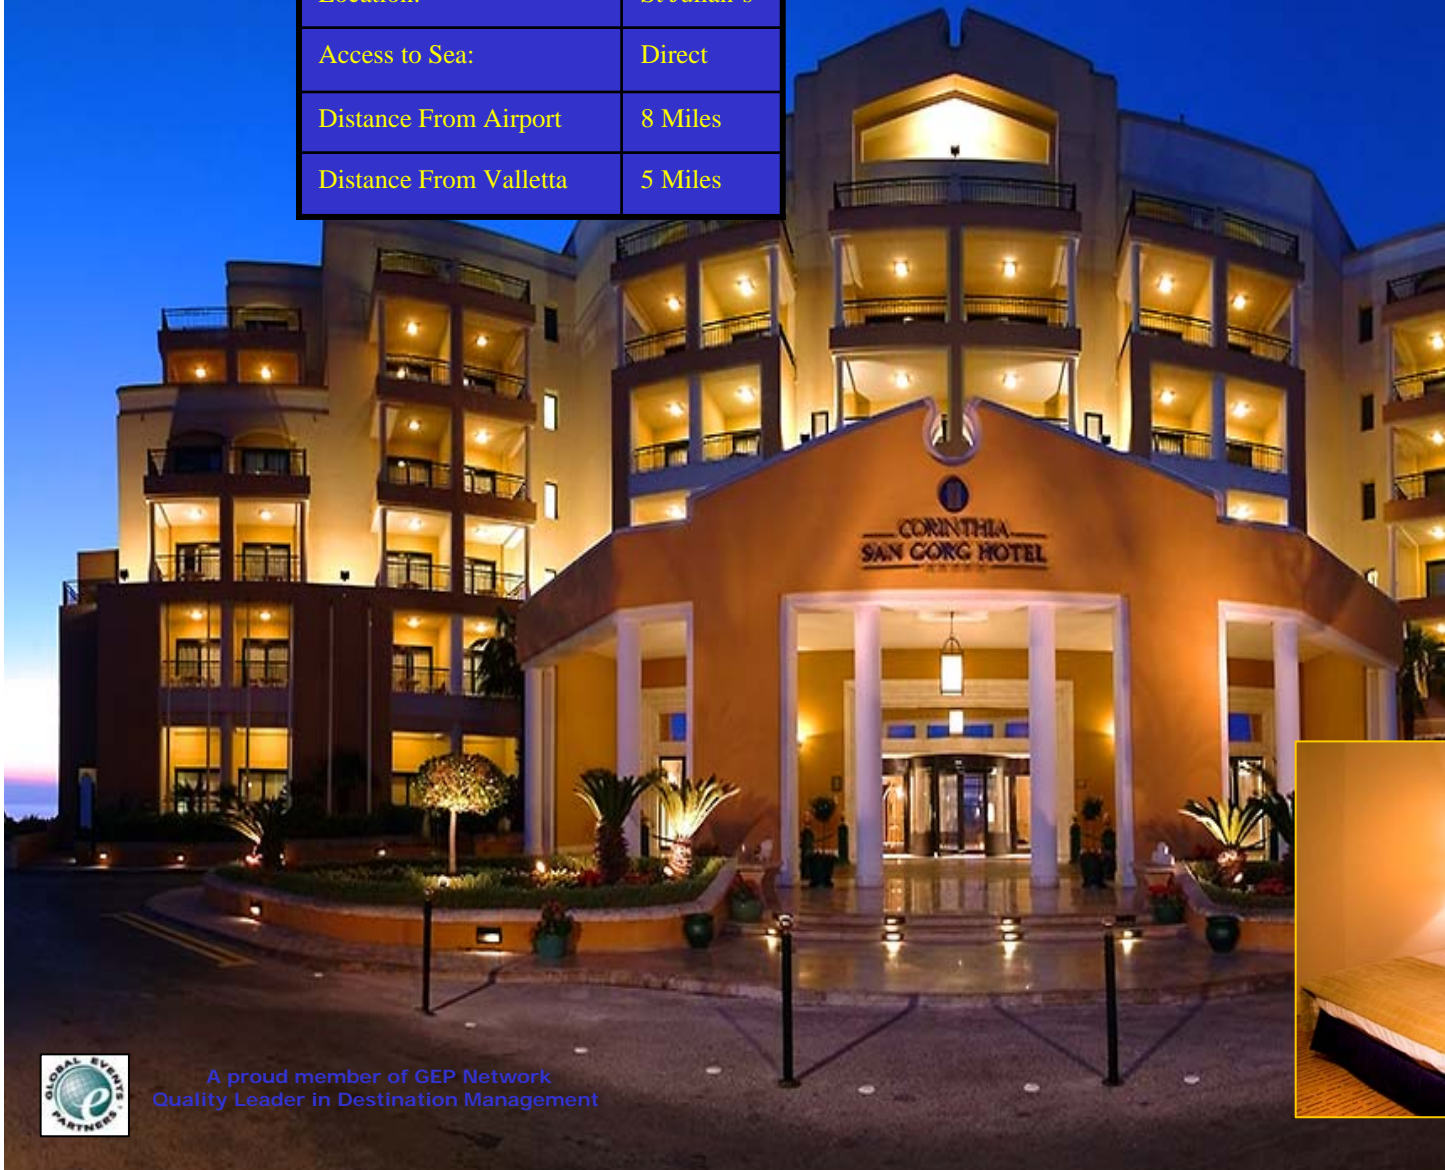

Corinthia San Gorg St Julian's

Location:	St Julian's
Access to Sea:	Direct
Distance From Airport	8 Miles
Distance From Valletta	5 Miles

A proud member of GEP Network
Quality Leader in Destination Management